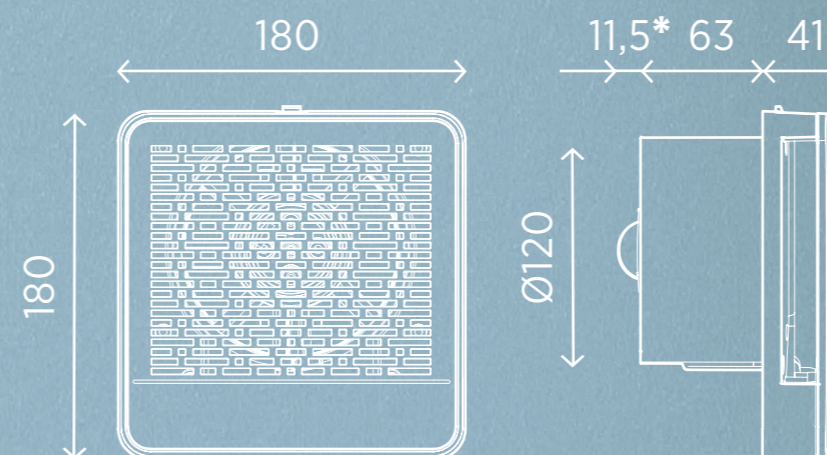

## SONAR 12/5"

Ø 120 mm

Dimensions are indicated in mm

\* Dimension only for model with backdraught shutter

# ZERO

Geometric lines and minimal design for a **discreet and functional fan**, designed to elegantly integrate into any space.

ZERO offers maximum silence combined with reliable and long-lasting performance. It is equipped with a ball bearing motor, IPX5 protection, and WindBlock backdraught shutter. Easy mounting with 4 screws. Available in Base, Timer and HT versions, for Ø100-120 mm ducting, wall or ceiling installation.

## ZERO 10/4"

Ø 100 mm

## ZERO 12/5"

Ø 120 mm

Dimensions are indicated in mm

\* Dimension only for model with backdraught shutter

**CONTACT US TO GET ALL THE DETAILS  
ABOUT PURO, SONAR AND ZERO**

[export@oerre.it](mailto:export@oerre.it)