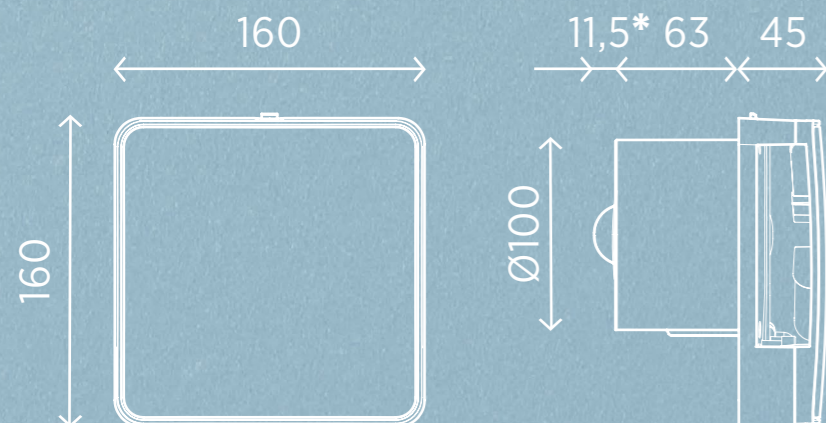

## PURO 10/4"

Ø 100 mm

## PURO 12/5"

Ø 120 mm

Dimensions are indicated in mm

\* Dimension only for model with backdraught shutter

## SONAR 12/5"

Ø 120 mm

Dimensions are indicated in mm

\* Dimension only for model with backdraught shutter

## ZERO 12/5"

Ø 120 mm

Dimensions are indicated in mm

\* Dimension only for model with backdraught shutter

**CONTACT US TO GET ALL THE DETAILS  
ABOUT PURO, SONAR AND ZERO**

[export@oerre.it](mailto:export@oerre.it)