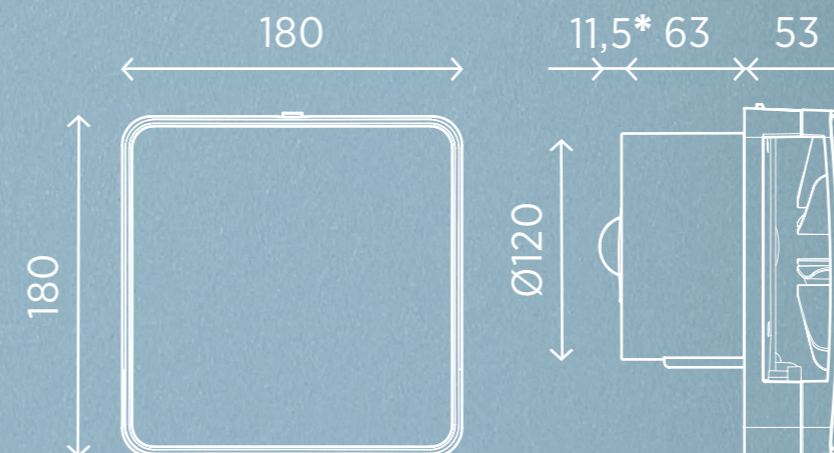

## PURO 10/4"

Ø 100 mm

## PURO 12/5"

Ø 120 mm

Dimensions are indicated in mm

\* Dimension only for model with backdraught shutter

## SONAR 12/5"

Ø 120 mm

Dimensions are indicated in mm

\* Dimension only for model with backdraught shutter

## ZERO 12/5"

Ø 120 mm

Dimensions are indicated in mm

\* Dimension only for model with backdraught shutter

**CONTACT US TO GET ALL THE DETAILS  
ABOUT PURO, SONAR AND ZERO**

[export@oerre.it](mailto:export@oerre.it)