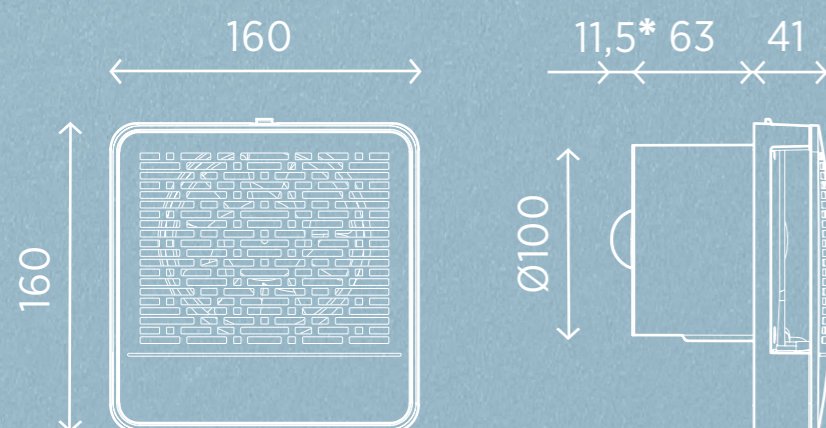

## SONAR 12/5"

Ø 120 mm

Dimensions are indicated in mm

\* Dimension only for model with backdraught shutter

# ZERO

Geometric lines and minimal design for a **discreet and functional fan**, designed to elegantly integrate into any space.

ZERO offers maximum silence combined with reliable and long-lasting performance. It is equipped with a ball bearing motor, IPX5 protection, and WindBlock backdraught shutter. Easy mounting with 4 screws. Available in Base, Timer and HT versions, for Ø100-120 mm ducting, wall or ceiling installation.

## ZERO 10/4"

Ø 100 mm

## ZERO 12/5"

Ø 120 mm

Dimensions are indicated in mm

\* Dimension only for model with backdraught shutter

**CONTACT US TO GET ALL THE DETAILS  
ABOUT PURO, SONAR AND ZERO**

[export@oerre.it](mailto:export@oerre.it)