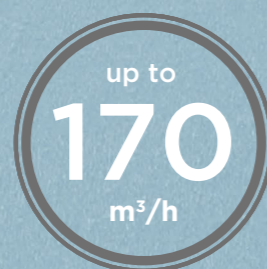

SONAR

A technical, **modern and recognisable design**: SONAR stands out for its **spiral grille** and compact structure.

Designed to offer high performance with maximum silence, including a ball bearing motor, IPX5 protection and WindBlock backdraught shutter. Easy mounting with 4 screws. Available in Base, Timer and HT versions, for Ø100-120 mm ducting, wall or ceiling installation.