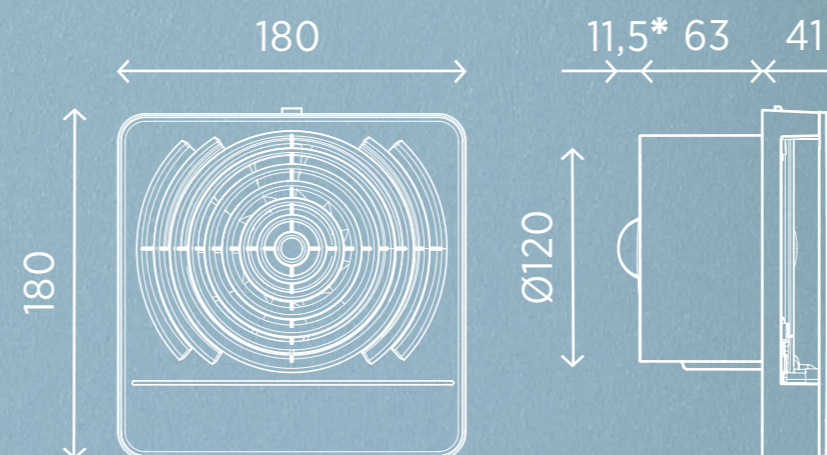

## PURO 12/5"

Ø 120 mm

Dimensions are indicated in mm

\* Dimension only for model with backdraught shutter

# SONAR

A technical, **modern and recognisable design**: SONAR stands out for its **spiral grille** and compact structure.

Designed to offer high performance with maximum silence, including a ball bearing motor, IPX5 protection and WindBlock backdraught shutter. Easy mounting with 4 screws. Available in Base, Timer and HT versions, for Ø100-120 mm ducting, wall or ceiling installation.

## SONAR 12/5"

Ø 120 mm

Dimensions are indicated in mm

\* Dimension only for model with backdraught shutter

## ZERO 12/5"

Ø 120 mm

Dimensions are indicated in mm

\* Dimension only for model with backdraught shutter

**CONTACT US TO GET ALL THE DETAILS  
ABOUT PURO, SONAR AND ZERO**

[export@oerre.it](mailto:export@oerre.it)