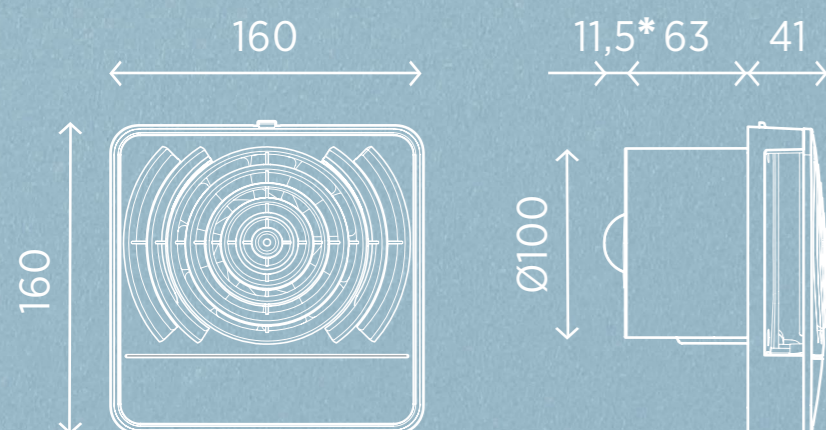

## PURO 12/5"

Ø 120 mm

Dimensions are indicated in mm

\* Dimension only for model with backdraught shutter

# SONAR

A technical, **modern and recognisable design**: SONAR stands out for its **spiral grille** and compact structure.

Designed to offer high performance with maximum silence, including a ball bearing motor, IPX5 protection and WindBlock backdraught shutter. Easy mounting with 4 screws. Available in Base, Timer and HT versions, for Ø100-120 mm ducting, wall or ceiling installation.

## SONAR 12/5"

Ø 120 mm

Dimensions are indicated in mm

\* Dimension only for model with backdraught shutter

## ZERO 12/5"

Ø 120 mm

Dimensions are indicated in mm

\* Dimension only for model with backdraught shutter

**CONTACT US TO GET ALL THE DETAILS  
ABOUT PURO, SONAR AND ZERO**

[export@oerre.it](mailto:export@oerre.it)